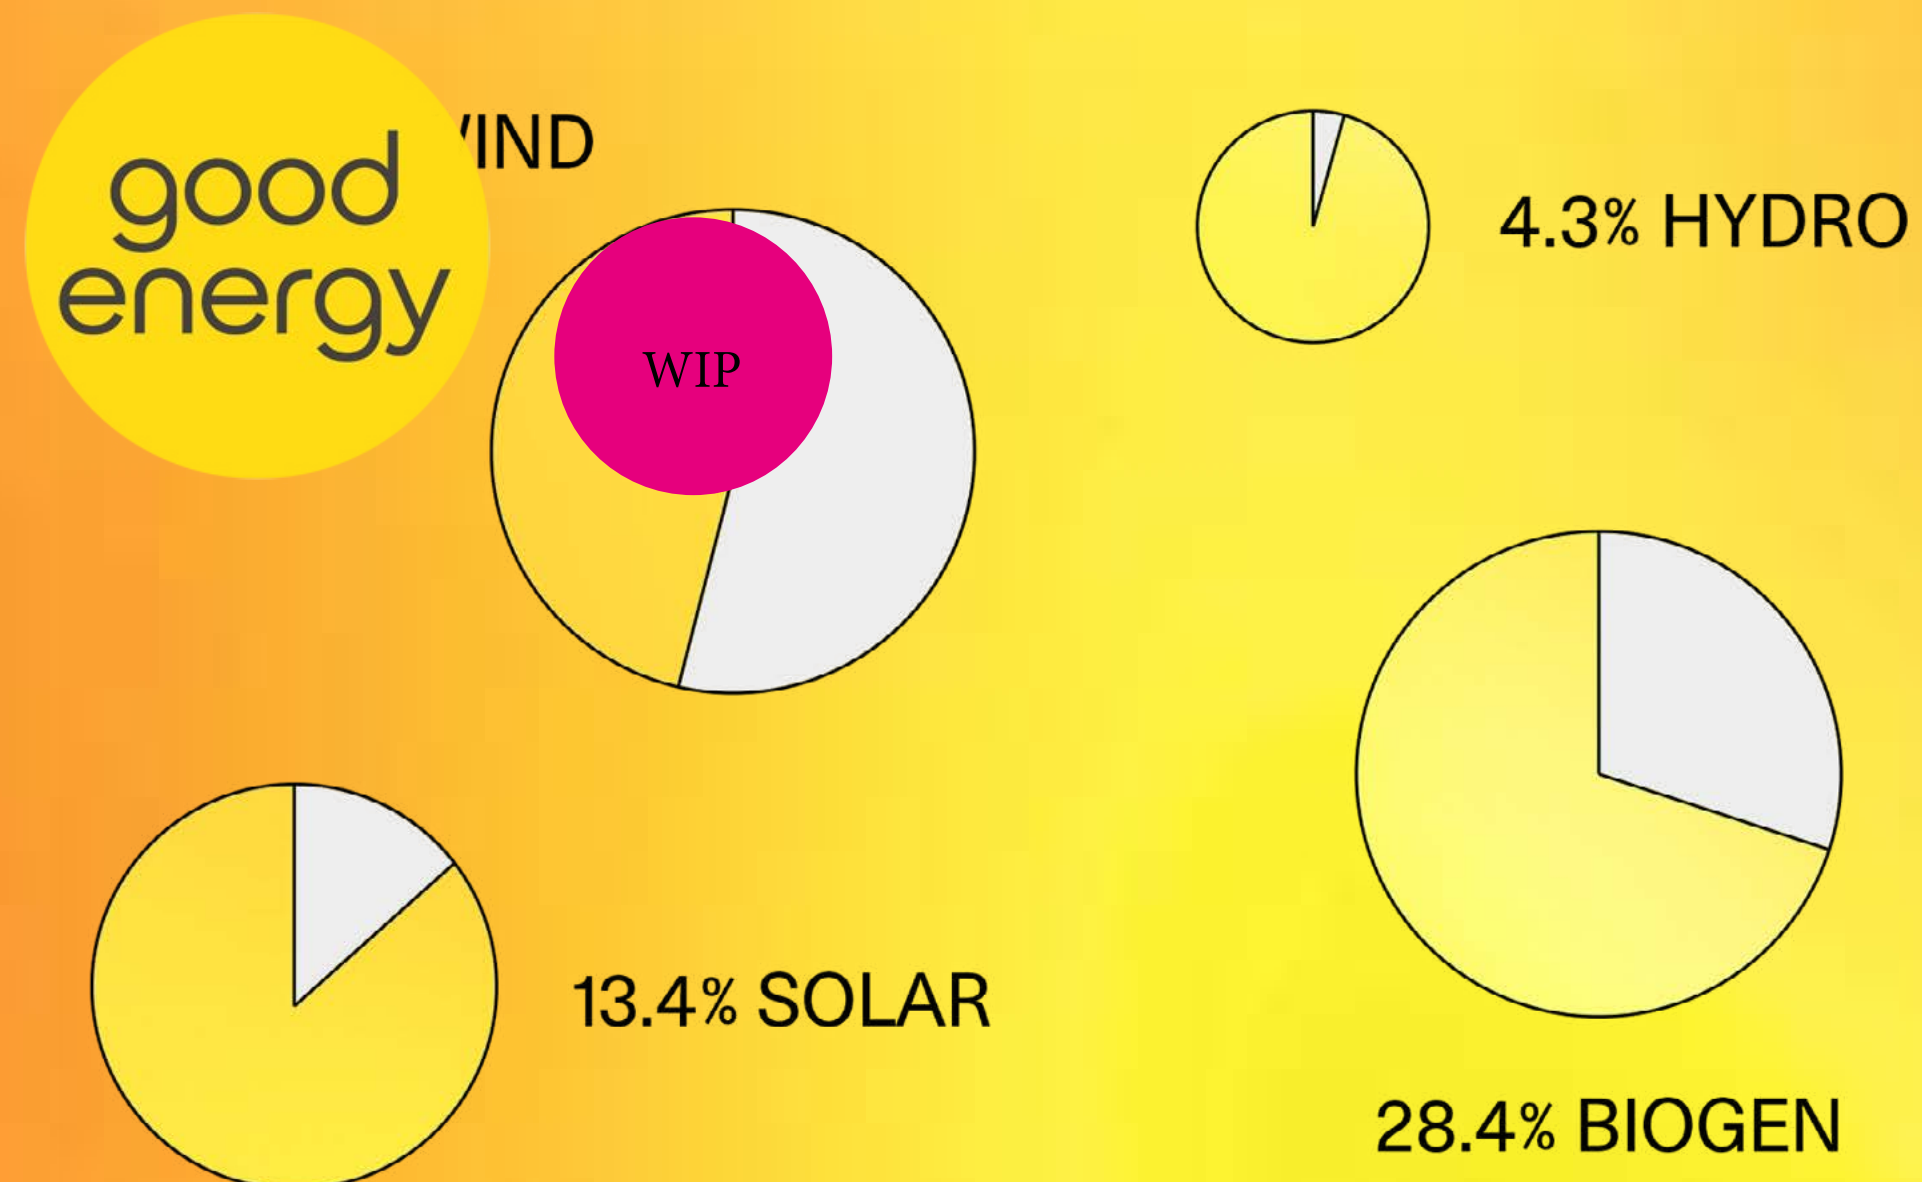

ENERGY

Our energy provider, Good Energy, sources 100% renewable electricity for both buildings.

NET CARBON ZERO

The use of renewable energy and offsetting of the embodied carbon makes Here + Now truly Net Zero Carbon.