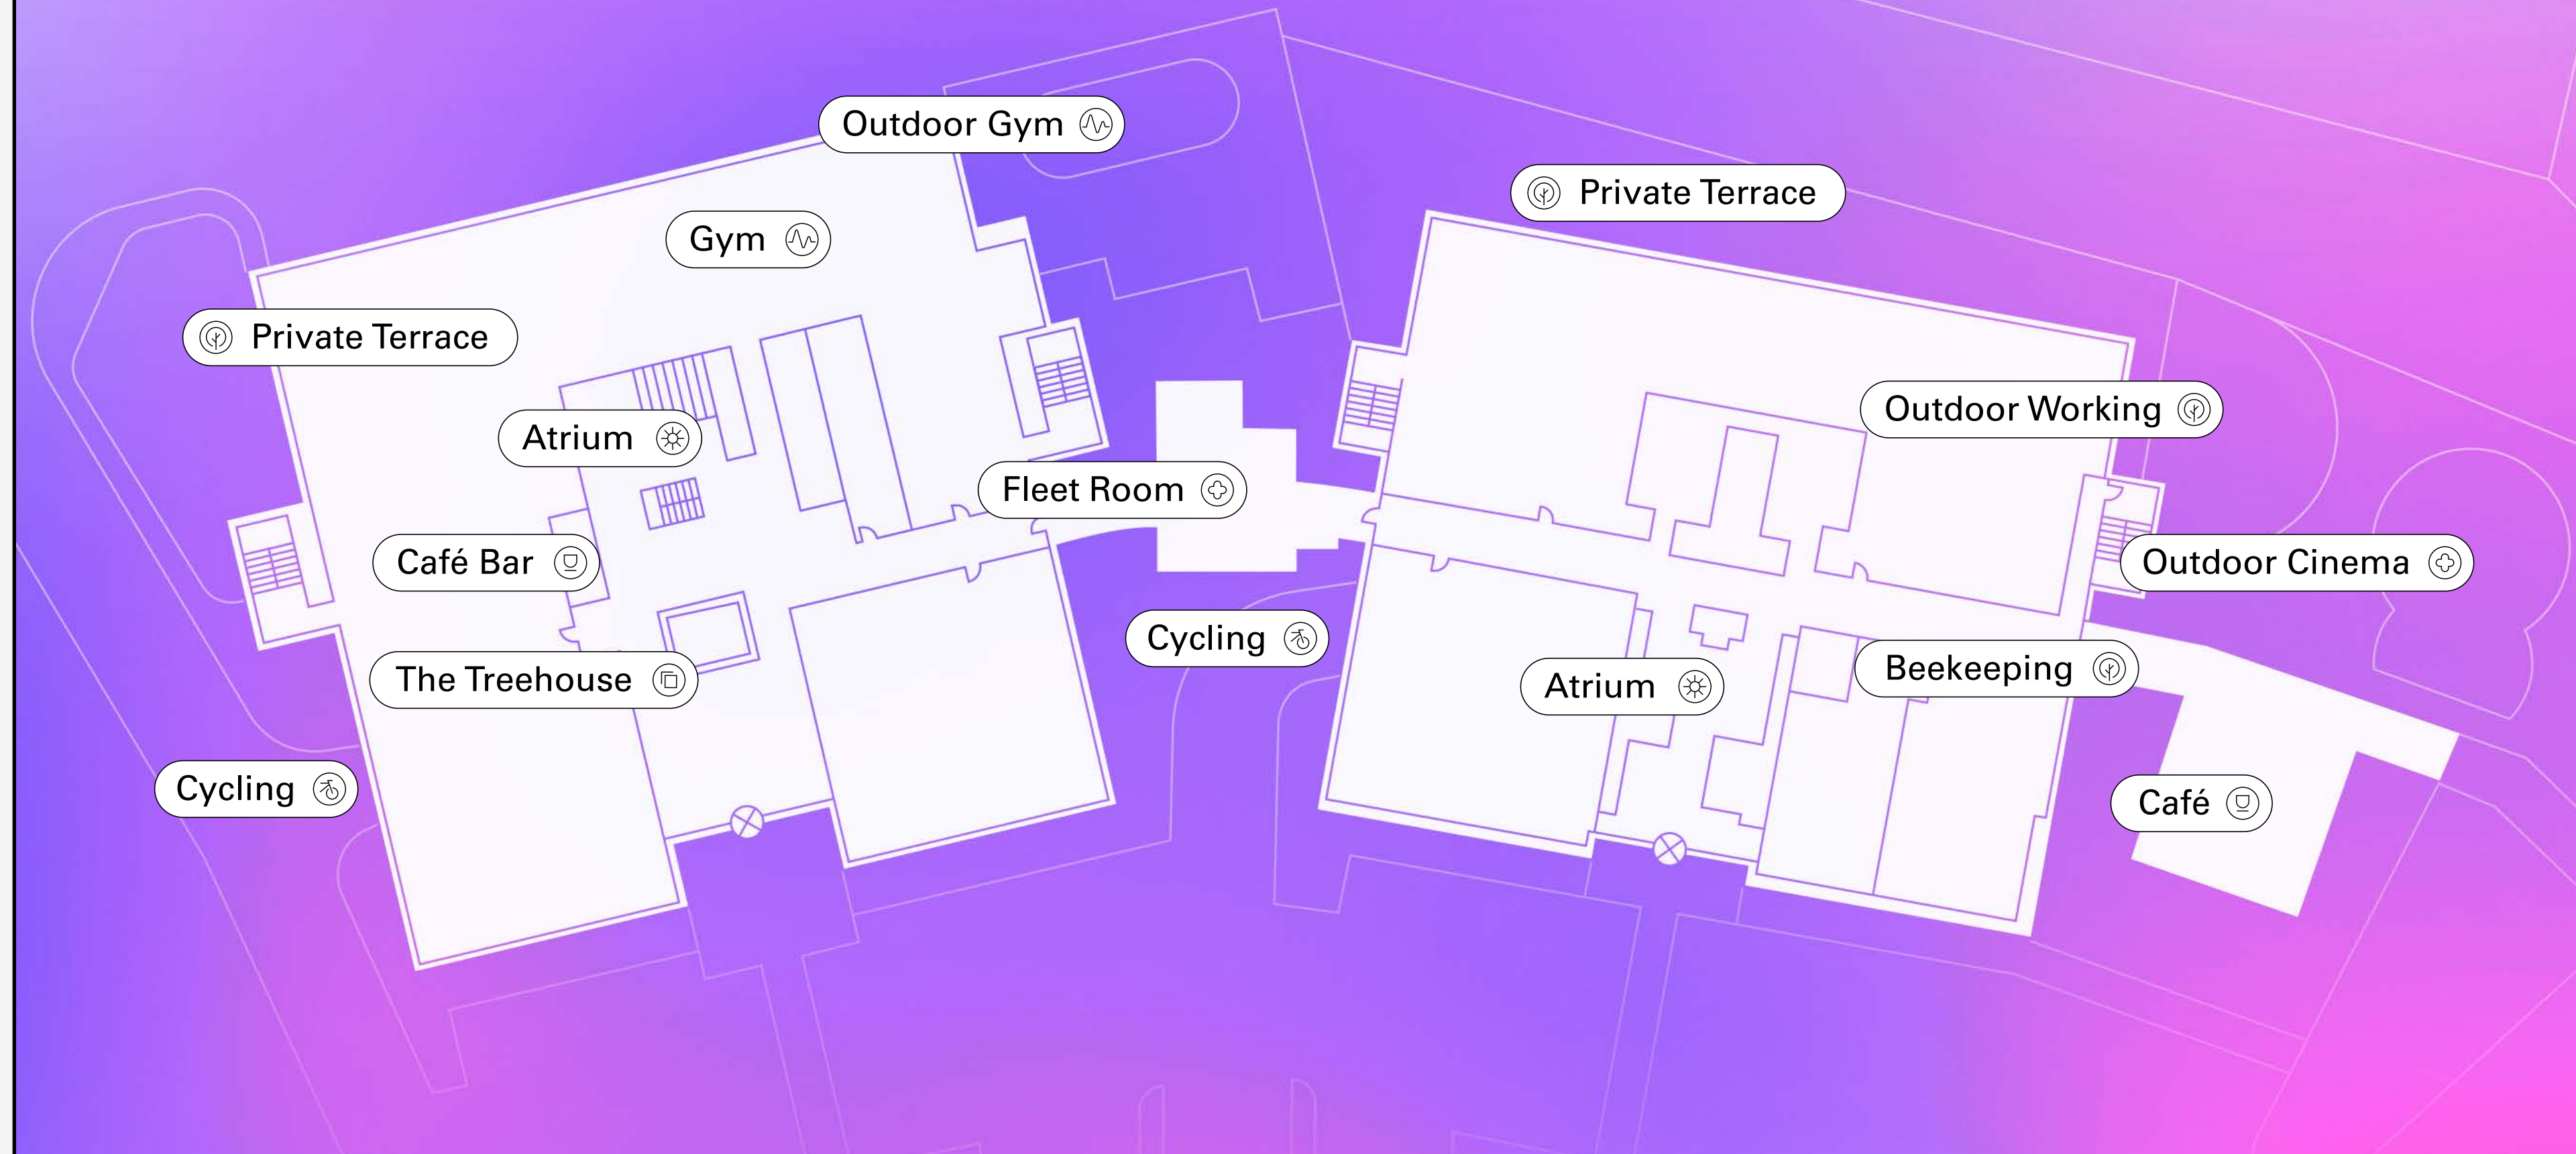

HERE⁺ + NOW⁻

Introduction

The Campus

Here + Now
Thames Valley Park

Here

Now

Above + Beyond

Sustainability

Location

Specification

Contact

Outdoor Cinema

Natural planting, timber and soft furnishings in the outdoor cinema create a relaxed and welcoming social space.