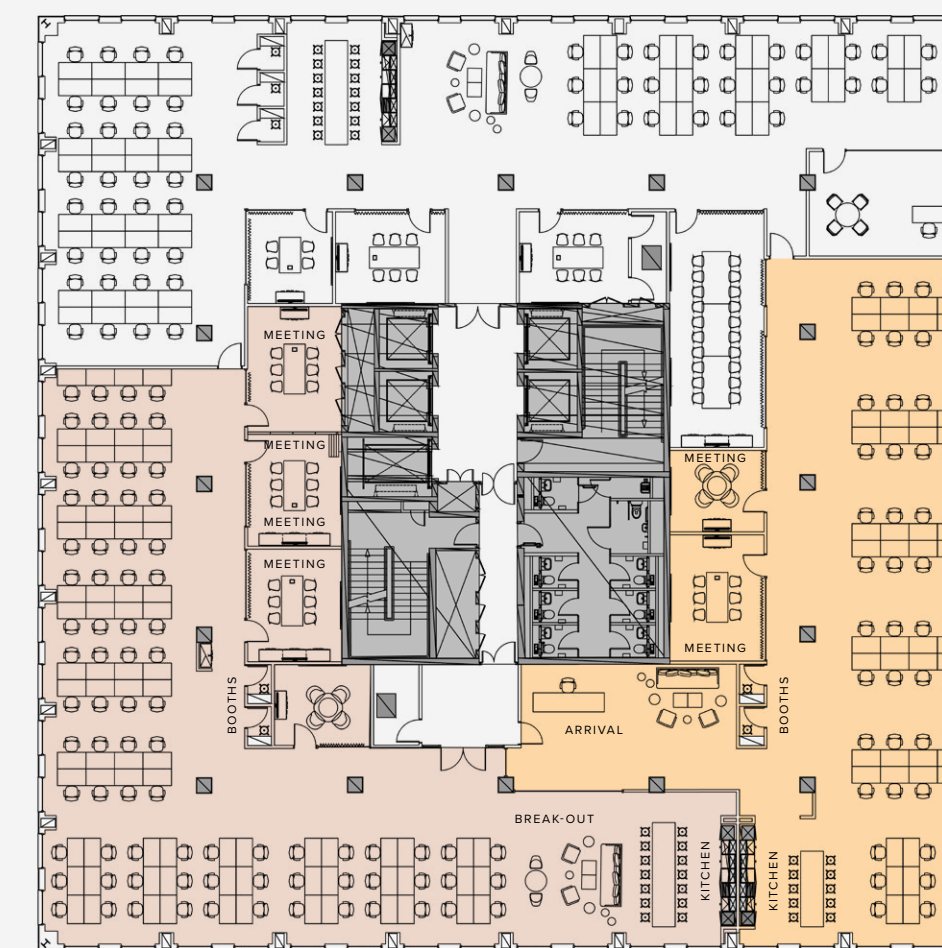

Fora - Reading

Thames Tower, Station Road, RG1 1LX

Located immediately next to Reading station, across the pedestrianised piazza, Fora is the premier workspace address in Reading.

Set over four storeys within the larger Thames Tower building, Fora - Reading features premium amenities throughout.

With a ground-floor business lounge and meeting suite, inspiring breakout spaces and a shared top-floor cub room, the space is designed with your ultimate productivity in mind.

Third Floor

Option 1 8,316 Sq Ft

Third Floor

Option 2 4,653 Sq Ft

Option 3 3,663 Sq Ft

Fora - Reading is located directly across the pedestrianised piazza from Reading Station, conveniently connected for travel into central London, with short journey times to major stations. Well known as a transport hub, the iconic Reading Station will join the Crossrail network in 2019.