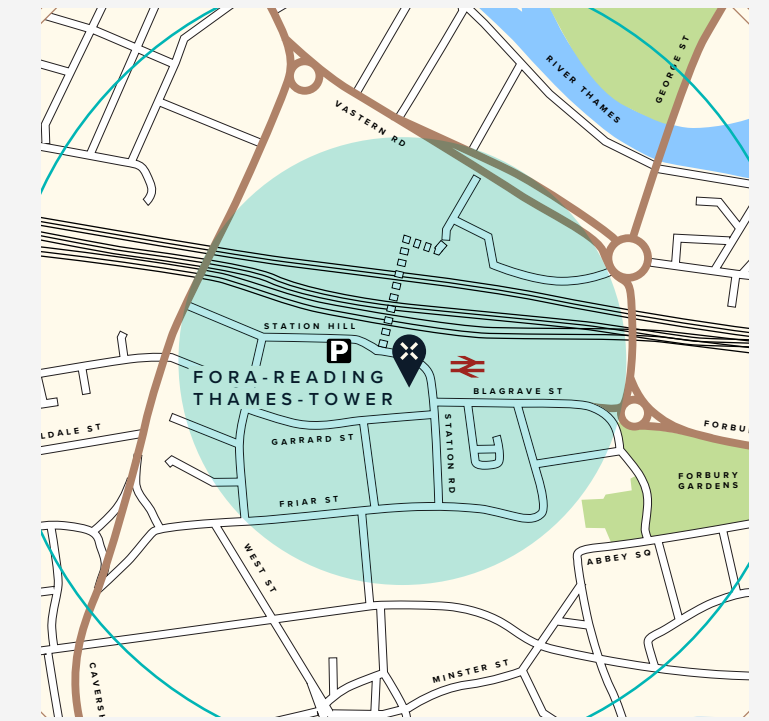

hatch

0118 933 1303
hatch-re.com

READING – 1-min walk

Journey times:

- READING TO LONDON PADDINGTON – 28 mins
- READING TO OXFORD – 21 mins
- READING TO SWINDON – 25 mins
- READING TO BASINGSTOKE – 26 mins
- READING TO SOUTHAMPTON – 49 mins
- READING TO BRISTOL – 1hr 11 mins

Fora - Reading

Thames Tower, Station Road, RG1 1LX

Located immediately next to Reading station, across the pedestrianised piazza, Fora is the premier workspace address in Reading.

Set over four storeys within the larger Thames Tower building, Fora - Reading features premium amenities throughout.

Third Floor

Option 2 4,653 Sq Ft

Option 3 3,663 Sq Ft

Fora - Reading is located directly across the pedestrianised piazza from Reading Station, conveniently connected for travel into central London, with short journey times to major stations. Well known as a transport hub, the iconic Reading Station will join the Crossrail network in 2019.