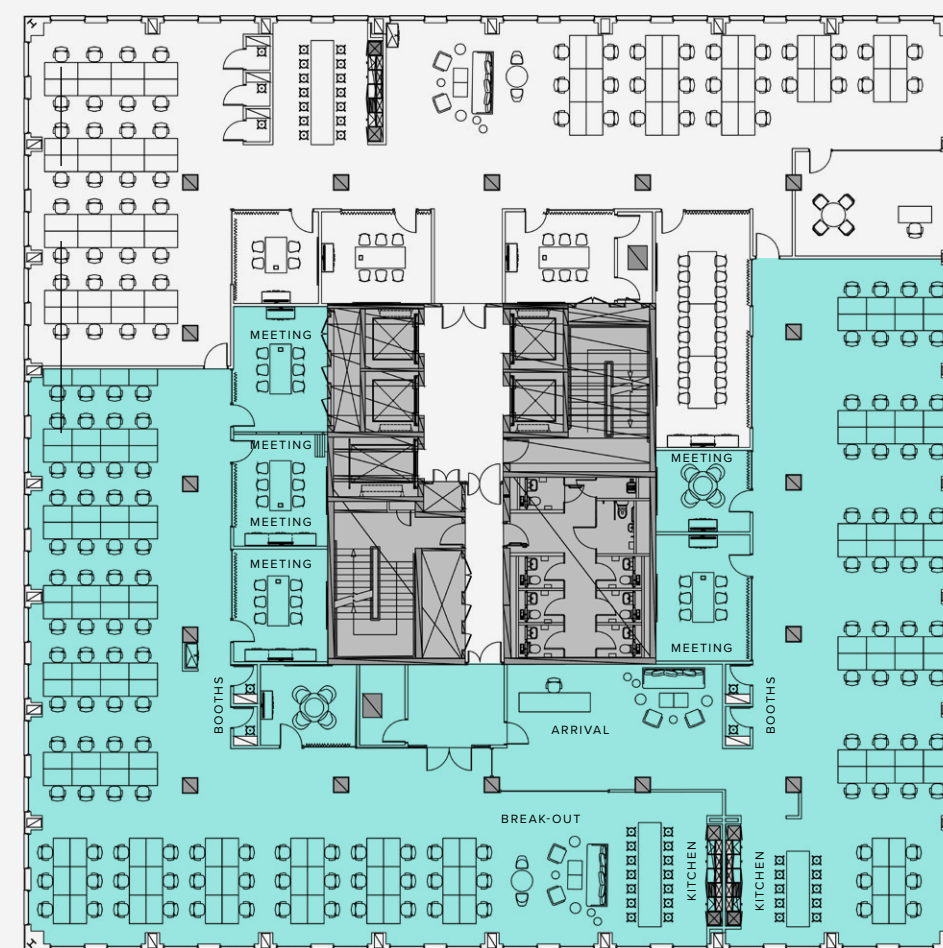

Fora - Reading

Thames Tower, Station Road, RG1 1LX

Located immediately next to Reading station, across the pedestrianised piazza, Fora is the premier workspace address in Reading.

Set over four storeys within the larger Thames Tower building, Fora - Reading features premium amenities throughout.

With a ground-floor business lounge and meeting suite, inspiring breakout spaces and a shared top-floor cub room, the space is designed with your ultimate productivity in mind.

Third Floor

Option 1 8,316 Sq Ft

Third Floor

Option 2 4,653 Sq Ft

Option 3 3,663 Sq Ft

Fora - Reading is located directly across the pedestrianised piazza from Reading Station, conveniently connected for travel into central London, with short journey times to major stations. Well known as a transport hub, the iconic Reading Station will join the Crossrail network in 2019.